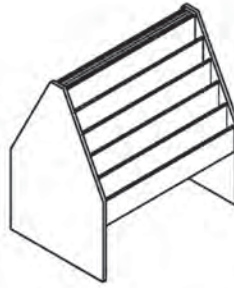

# VERSATILE *Solutions*

Tesco's eye-catching display fixtures offer a multitude of creative options for showcasing materials and media.

Tesco display furniture is available with decorative elements that correlate with our standard series in styles from traditional to contemporary. A wide variety of stain and paint finishes are standard in both oak and maple.

Glass Display Case

Hexagon Display

Picture Book and Magazine Display

Children's Browser

Small Info Tower

Column Display

End Cap Display

Large Info Tower